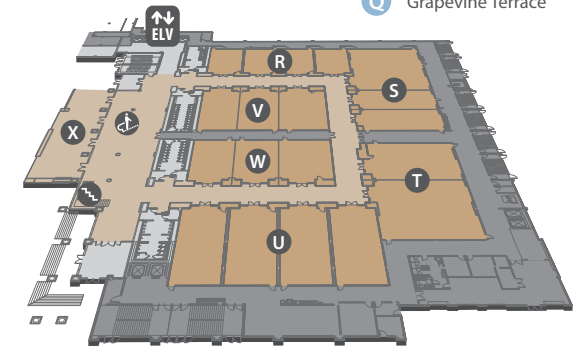

## Level 1 (Exhibit Level)

- E Longhorn Exhibit Halls
- F FedEx Office Business Center

## Lone Star Atrium (Hotel)

- F Mission Plaza (Lower Level)
- G Del Rio Meeting Rooms (Level 1)
- H Mustang Meeting Rooms (Level 3)
- I Bluebonnet & Primrose Boardrooms (Level 4)
- J Palomino Meeting Rooms (Level 3)
- K Pecos Meeting Rooms (Level 1)
- L Appaloosa Meeting Rooms (Level 3)
- M Yellow Rose Ballroom (Level 1)

## VINEYARD TOWER

## Level 2 (Ballroom)

- P Tate Ballroom
- Q Grapevine Terrace