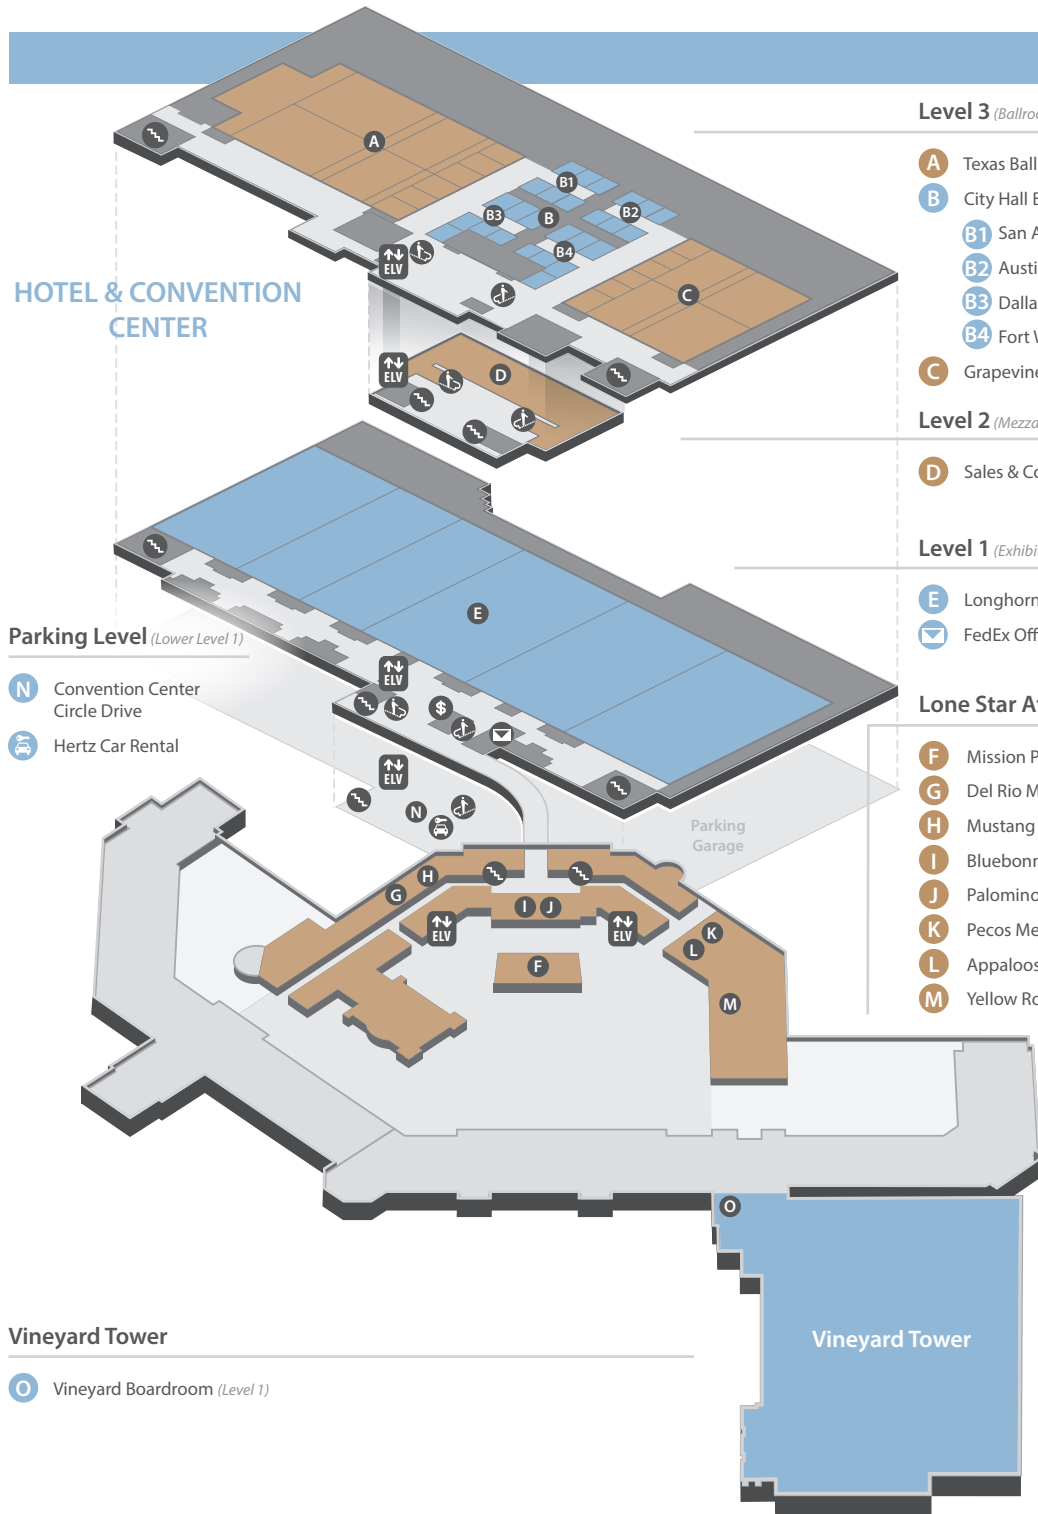

## MEETING SPACE

- M1 Mission Plaza *Lower Level*
- M2 Del Rio Meeting Rooms *Level 1*
- M3 Mustang Meeting Rooms *Level 3*
- M4 Palomino Meeting Rooms *Level 3*
- M5 Bluebonnet & Primrose Boardrooms *Level 4*
- M6 Pecos Meeting Rooms *Level 1*
- M7 Appaloosa Meeting Rooms *Level 3*
- M8 Yellow Rose Ballroom *Level 1*
- M9 Vineyard Boardroom *Level 1*
- M10 Vineyard Tower Meeting Rooms *Level 1*
- M11 Tate Ballroom *Level 2*
- M12 Convention Center

## AMENITIES

- Relâche Spa & Salon *Lower Level*
- Relâche Fitness Center *Lower Level*
- Relâche Indoor Pool *Lower Level*
- Arcade
- Outdoor Resort Pool
- Glass Cactus Shuttle
- Paradise Springs Shuttle

## PARADISE SPRINGS WATERPARK

# MEETING SPACE MAP