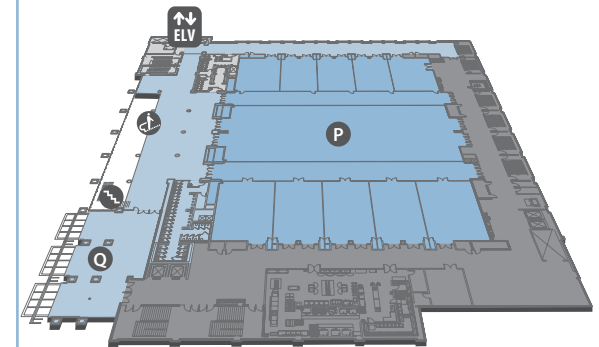

VINEYARD TOWER